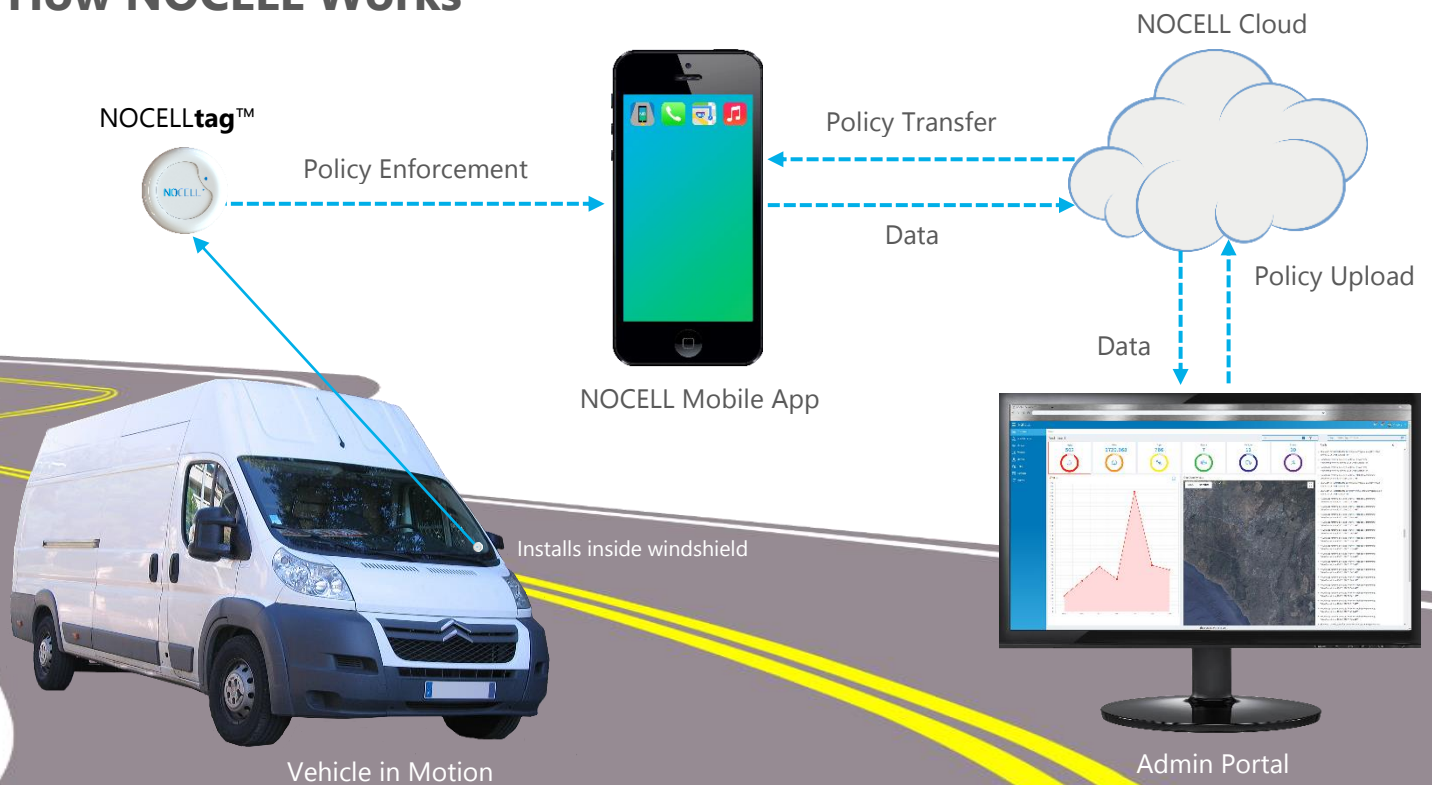

NOCELL driver device management DDM™ has three components. A **Mobile App** for your device(s), the online **Admin Portal** for your computer, and a **NOCELLtag™** for your vehicle.

- Fully customizable
- Easy to install – easy to configure – easy to use
- A dashboard for a quick look at the data, and reports for a deeper data dive

In Motion, NOCELL Automatically:

- Silences alerts
- Removes applications from the deck
- Queues text messages
- Routes calls to voicemail (option)
- Tracks driver location (option)
- Collects driver data

Additional Features:

- iOS & Android compatible
- Independent of OBDII port

No Distraction. No Worry. NOCELL™.

How NOCELL Works

1. Vehicle in Motion

NOCELL detects vehicle motion and automatically stops distractions on the driver's device(s).

Features That Matter Most

Driver Safety Policy Enforcement

NOCELL utilizes technology that enables application-level device-use policy enforcement and informs supervisors of non-compliance.

Distinct Enterprise-Grade Design