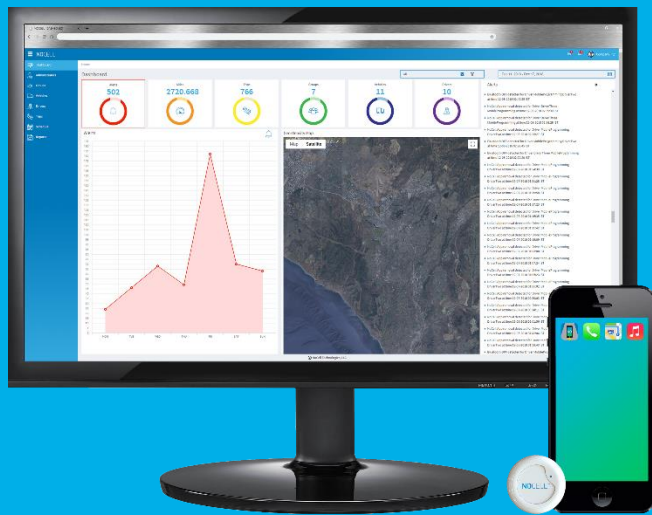

NOCELL™

Enforce your driver safety cell phone policy, protect your employees, company, and assets.

America, and the rest of the world, has a big problem that's rapidly growing – Distracted Driving. Specifically, distraction caused by cell phone use while driving. Nocell Technologies addresses the problem with an enterprise-grade solution – whether you have three vehicles or thousands in your fleet.

NOCELL driver device management DDM™ has three components. A **Mobile App** for your device(s), the online **Admin Portal** for your computer, and a **NOCELLtag™** for your vehicle.

- Fully customizable
- Easy to install – easy to configure – easy to use
- A dashboard for a quick look at the data, and reports for a deeper data dive

In Motion, NOCELL Automatically:

- Silences alerts
- Removes applications from the deck
- Queues text messages
- Routes calls to voicemail (option)
- Tracks driver location (option)
- Collects driver data

Features That Matter Most

Driver Safety Policy Enforcement

NOCELL utilizes technology that enables application-level device-use policy enforcement and informs supervisors of non-compliance.

Distinct Enterprise-Grade Design